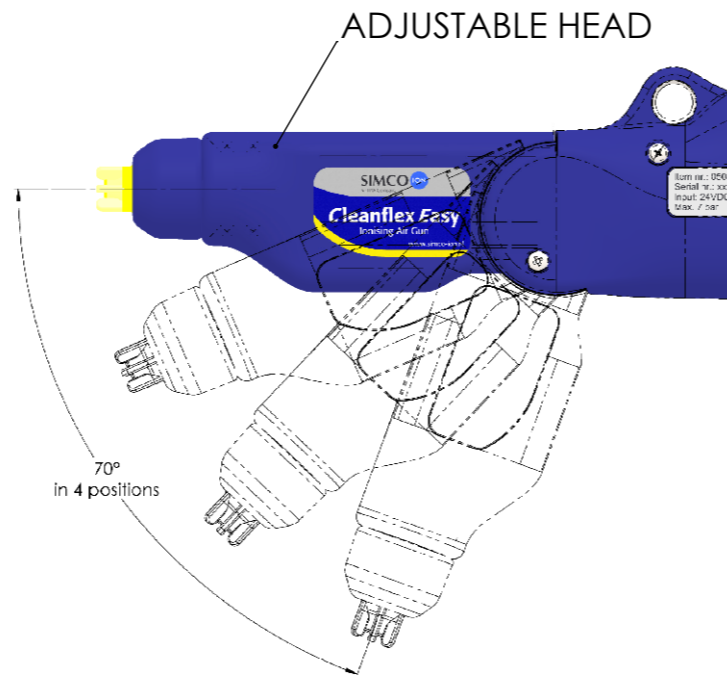

HEAD IN PULL DOWN POSITION

HEAD IN HAND GUN POSITION

OPTIONAL COMPONENTS

SPIRAL HOSE WITH INTEGRATED POWER CORD, 4 m
PART NO. 6508004840

FITTING ø8 - G1/4
PART NO. 3508000200

ADJUSTABLE HEAD

70°
in 4 positions

MATERIALS INCLUDED

CARABINER
4 X 40 mm

AIR CONNECTION
IQS TO HOSE ø8 mm