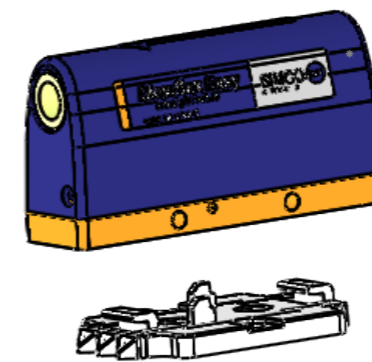

Side mounting

Mounting with Simco bracket wide

Mounting with Simco bracket small

Mounting with insert threads

The Simco bracket has 2 removable wings for small mounting

Examples of mounting possibilities, more variations are possible.

Mounting the Simco bracket

Loose the 2 set screws on both sides and remove the cover by sliding.

Attach the bracket and slide it in position.

Fix the 2 set screws.