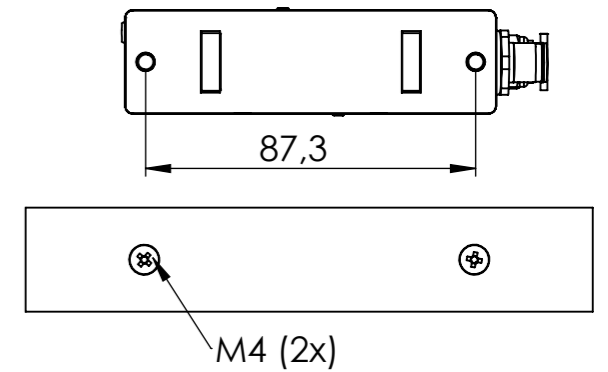

Side mounting

Mounting with Simco bracket wide

Mounting with Simco bracket small

Mounting with insert threads

The Simco bracket has 2 removable wings for small mounting

Examples of mounting possibilities, more variations are possible.

Mounting the Simco bracket

Loose the 2 set screws on both sides and remove the cover by sliding.

Attach the bracket and slide it in position.

Fix the 2 set screws.