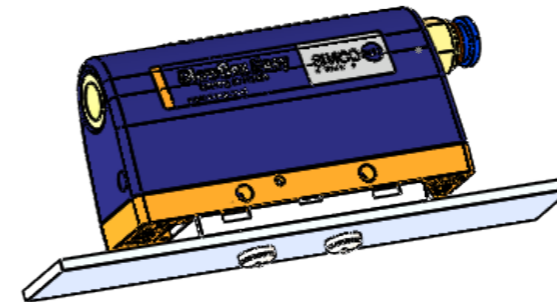

Side mounting

Mounting with Simco bracket wide

Mounting with Simco bracket small

Mounting with insert threads

The Simco bracket has 2 removable wings for small mounting

Examples of mounting possibilities, more variations are possible.

Mounting the Simco bracket

Loose the 2 set screws on both sides and remove the cover by sliding.

Attach the bracket and slide it in position.

Fix the 2 set screws.