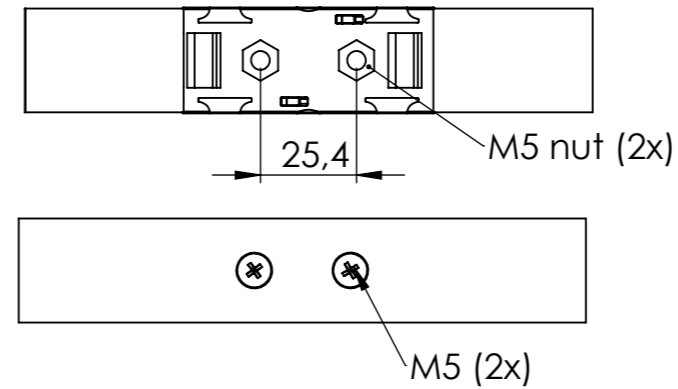

Side mounting

Mounting with Simco bracket wide

Mounting with Simco bracket small

Mounting with insert threads

The Simco bracket has 2 removable wings for small mounting

Examples of mounting possibilities, more variations are possible.

Mounting the Simco bracket

Loose the 2 set screws on both sides and remove the cover by sliding.

Attach the bracket and slide it in position.

Fix the 2 set screws.