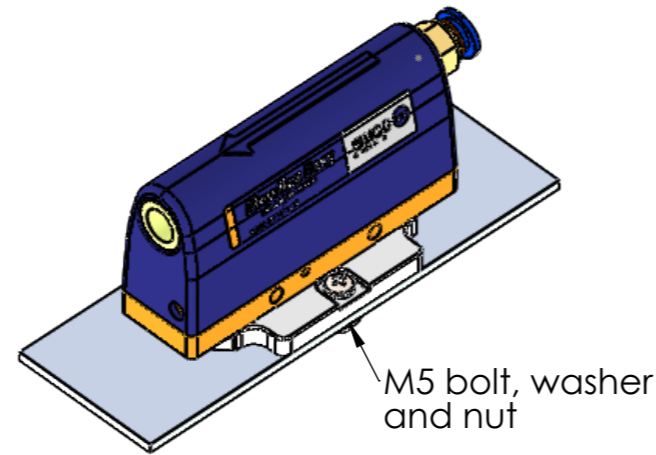

Side mounting

Mounting with Simco bracket wide

Mounting with Simco bracket small

Mounting with insert threads

The Simco bracket has 2 removable wings for small mounting

Examples of mounting possibilities, more variations are possible.

Mounting the Simco bracket

Loose the 2 set screws on both sides and remove the cover by sliding.

Attach the bracket and slide it in position.

Fix the 2 set screws.