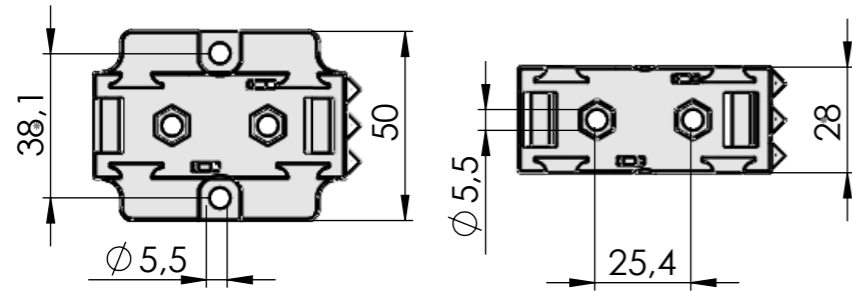

Side mounting

Mounting with Simco bracket wide

Mounting with Simco bracket small

Mounting with insert threads

The Simco bracket has 2 removable wings for small mounting

Examples of mounting possibilities, more variations are possible.

Mounting the Simco bracket

Loose the 2 set screws on both sides and remove the cover by sliding.

Attach the bracket and slide it in position.

Fix the 2 set screws.