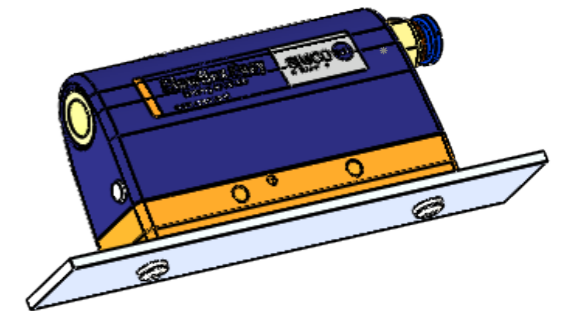

Side mounting

Mounting with Simco bracket wide

Mounting with Simco bracket small

Mounting with insert threads

The Simco bracket has 2 removable wings for small mounting

Examples of mounting possibilities, more variations are possible.

Mounting the Simco bracket

Loose the 2 set screws on both sides and remove the cover by sliding.

Attach the bracket and slide it in position.

Fix the 2 set screws.