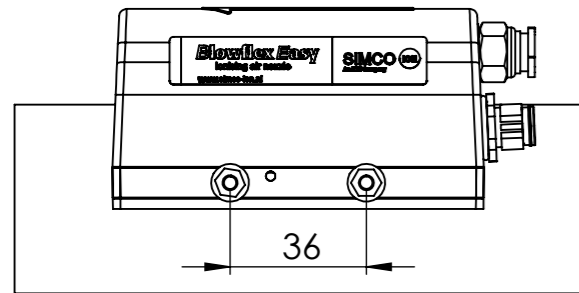

Side mounting

Mounting with Simco bracket wide

Mounting with Simco bracket small

Mounting with insert threads

The Simco bracket has 2 removable wings for small mounting

Examples of mounting possibilities, more variations are possible.

Mounting the Simco bracket

Loose the 2 set screws on both sides and remove the cover by sliding.

Attach the bracket and slide it in position.

Fix the 2 set screws.