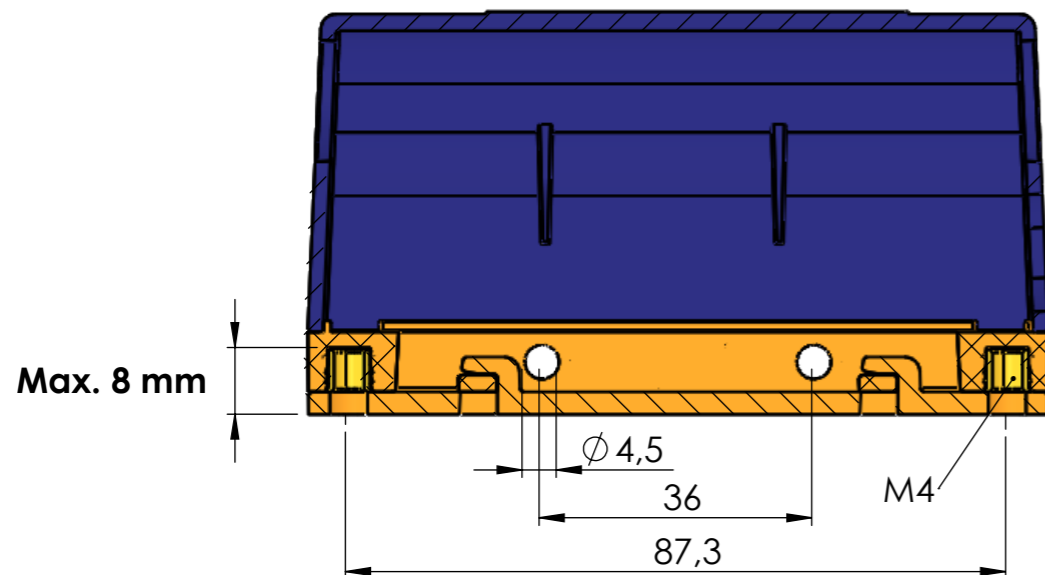

Side mounting

Mounting with Simco bracket wide

Mounting with Simco bracket small

Mounting with insert threads

The Simco bracket has 2 removable wings for small mounting

Examples of mounting possibilities, more variations are possible.

Mounting the Simco bracket

Loose the 2 set screws on both sides and remove the cover by sliding.

Attach the bracket and slide it in position.

Fix the 2 set screws.