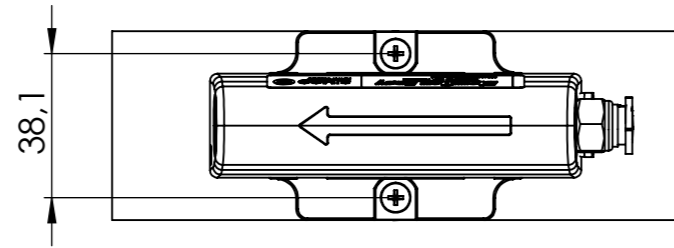

Side mounting

Mounting with Simco bracket wide

Mounting with Simco bracket small

Mounting with insert threads

The Simco bracket has 2 removable wings for small mounting

Examples of mounting possibilities, more variations are possible.

Mounting the Simco bracket

Loose the 2 set screws on both sides and remove the cover by sliding.

Attach the bracket and slide it in position.

Fix the 2 set screws.