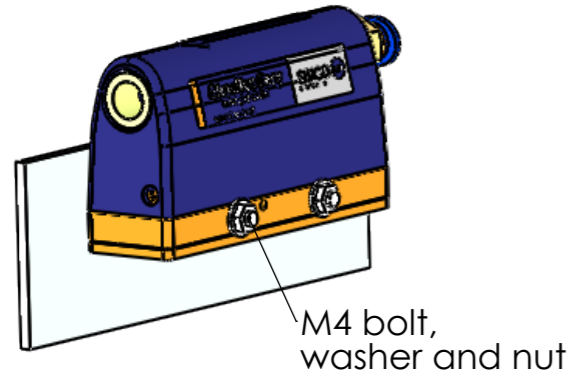

Side mounting

Mounting with Simco bracket wide

Mounting with Simco bracket small

Mounting with insert threads

The Simco bracket has 2 removable wings for small mounting

Examples of mounting possibilities, more variations are possible.

Mounting the Simco bracket

Loose the 2 set screws on both sides and remove the cover by sliding.

Attach the bracket and slide it in position.

Fix the 2 set screws.